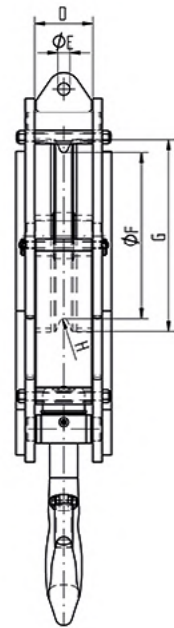

Safety factor	:	4 times
Finish	:	Painted
Temperature Range	:	-20 °C up to +200 °C (-40 °C on request)
Standard Certification	:	Certificate of Conformity Hook certificate

Several options for painting according ISO 12944 on request.

Proof Load Certificate on request.

Non-standard sizes or custom products available on request.

SWL	Wire	ØF	ØG	Weight
tons	mm	mm	mm	kg ±
5	10	220	250	100
7,5	11/12	250	285	120
10	13/14	285	325	150
12	15/16	315	360	200
16	17/18	355	410	250
20	19/20	400	460	300
25	21/22	450	515	400
32	23/26	520	590	500
40	27/30	560	630	700
50	31/35	630	720	850
60	36	720	810	1000