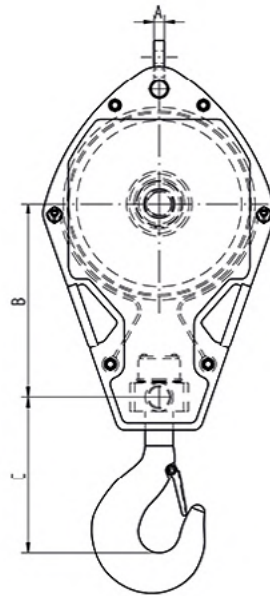

Safety factor	:	4 times
Finish	:	Painted
Temperature Range	:	-20 °C up to +200 °C (-40 °C on request)
Standard Certification	:	Certificate of Conformity Hook certificate

Several options for painting according ISO 12944 on request.

Proof Load Certificate on request.

Non-standard sizes or custom products available on request.

SWL	Wire	ØF	ØG	Weight
tons	mm	mm	mm	kg ±
5	10	220	250	100
7,5	11/12	250	285	120
10	13/14	285	325	150
12	15/16	315	360	200
16	17/18	355	410	250
20	19/20	400	460	300
25	21/22	450	515	400
32	23/26	520	590	500
40	27/30	560	630	700
50	31/35	630	720	850
60	36	720	810	1000