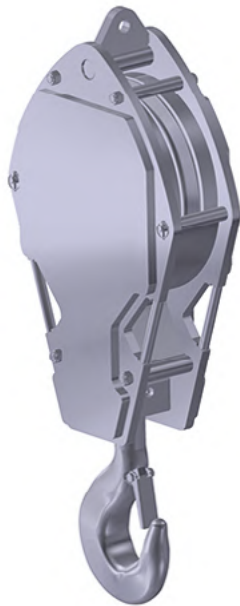

Safety factor	:	4 times
Finish	:	Painted
Temperature Range	:	-20 °C up to +200 °C (-40 °C on request)
Standard Certification	:	Certificate of Conformity Hook certificate

Several options for painting according ISO 12944 on request.

Proof Load Certificate on request.

Non-standard sizes or custom products available on request.

SWL	Wire	ØF	ØG	Weight
tons	mm	mm	mm	kg ±
5	10	220	250	100
7,5	11/12	250	285	120
10	13/14	285	325	150
12	15/16	315	360	200
16	17/18	355	410	250
20	19/20	400	460	300
25	21/22	450	515	400
32	23/26	520	590	500
40	27/30	560	630	700
50	31/35	630	720	850
60	36	720	810	1000