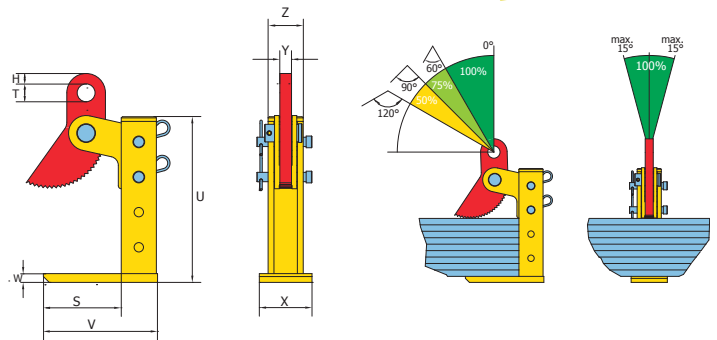

THSK

Adjustable extra large jaw opening for stacks, packages and thick single plate lifting

Application:

- For horizontal lifting, handling and transporting of banded/secured stacks, packages and or single thick steel plates
- Terrier THSK lifting clamps must always be used in pairs (or multiple pairs)
- Adjustable jaw offers wide variety of openings available from 3 to 420 mm
- Working load limit (WLL) 1500 - 9000 kg per pair

Features and Benefits:

- Easy adjustable jaw opening
- Quick and easy placing and removing of the clamp
- Lightweight design for easy handling
- Tough quality heavy duty welded body

Article Nr.	Type	Capacity (kg/pair)	Jaw opening (R) (mm)	Dimensions in mm									Weight (kg/pc)
				V	S	W	T	H	U	X	Z	Y	
815180	1.5 THSK/180	1500	3 -180	201	135	15	30,5	18	289	90	60	20	9,5
815300	1.5 THSK/300	1500	3 -300	201	135	15	30,5	18	409	90	60	20	11
830180	3 THSK/180	3000	3 -180	241	165	20	30,5	18	296	105	69	20	13
830300	3 THSK/300	3000	3 -300	241	165	20	30,5	18	416	105	69	20	15
845180	4.5 THSK/180	4500	3 -180	241	165	20	30,5	18	296	105	69	20	13
845420	4.5 THSK/420	4500	3 -420	241	165	20	30,5	18	536	105	69	20	17
860180	6 THSK/180	6000	3 -180	256	160	25	30,5	18	304	120	75	20	18
860420	6 THSK/420	6000	3 -420	256	160	25	30,5	18	544	120	75	20	24
890180	9 THSK/180	9000	3 -180	256	160	25	30,5	18	304	120	75	20	18
890420	9 THSK/420	9000	3 -420	256	160	25	30,5	18	544	120	75	20	24